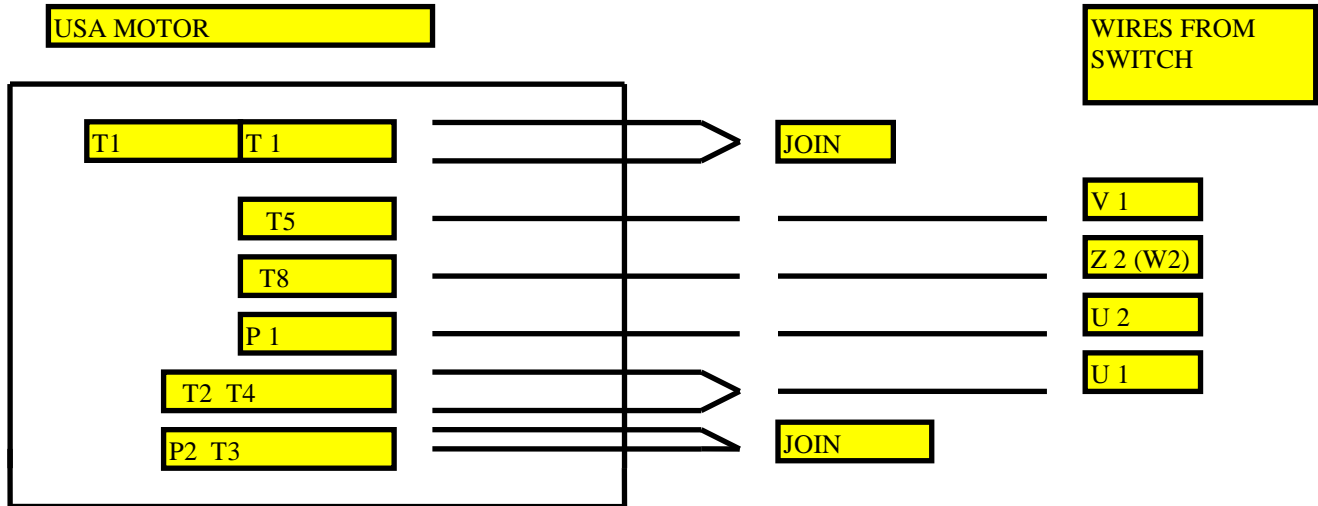

WIRING USA MOTORS TO YOUR SHOPTASK

DISCONNECT THE MACHINE FROM THE POWER SOURCE!!!!

FOLLOW THE DIAGRAM BELOW

PLEASE NOTE: TO REVERSE MOTOR DIRECTION SWITCH POSITIONS OF T5 AND T8 MOTOR WIRES